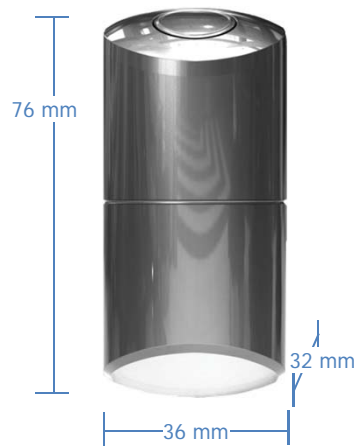

AUTOMATIC PATH LIGHT ENLPLPAT

- Provides security and safety for your home
- Contemporary design is stylish and functional
- Directs light downward; great for indoor hallways and staircases
- Automatic on/off sensor turns light on when dark
- Energy-efficient LED never needs replacing

POWER SOURCE: AC Outlet

LAMP: 1 White LED

LAMP LIFE (hr): 10,000

LIGHT OUTPUT (lumens): 7

COLOR TEMPERATURE (Kelvin): 5000

COLOR RENDERING INDEX: 74

ENERGY (Watts): 0.42

DIMENSIONS (mm): 76 x 35 x 32