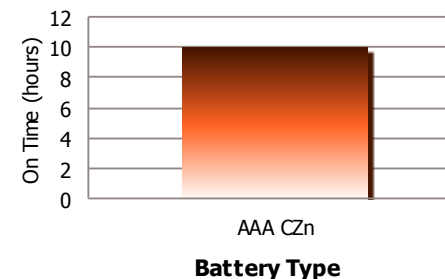

- Sturdy aluminum construction
- Survives a 3-meter drop

Product Detail:

Designation:	Eveready Value 3AAA Flashlight
SAP:	638842
Colour:	Gunmetal
Power Source:	Three "AAA"
IEC:	LR6
Lamp:	3 White LEDs
Lamp Life (hr):	Lifetime
Lamp Output (lumens):	22
Beam Distance (m):	18
Peak Beam Intensity (cd):	81
Run Time (h:mm):	10
Typical Weight:	85.07 grams without batteries
Dimensions (mm):	100.3 x 35

Performance:

Run Time
Continuous Drain to
End of Useable Light (21° C)

Tested according to ANSI/NEMA FL 1 Standards.

Important Notice

This datasheet contains information specific to products manufactured at the time of its publication
Contents herein do not constitute a claim or warranty
©Energizer / All Rights Reserved