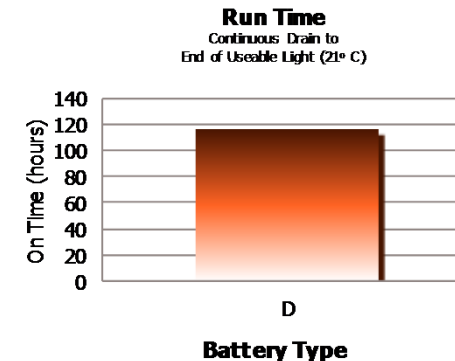

Performance:

Tested according to ANSI/NEMA FL 1 Standards.

Important Notice

This datasheet contains information specific to products manufactured at the time of its publication
Contents herein do not constitute a warranty
©Energizer / All Rights Reserved